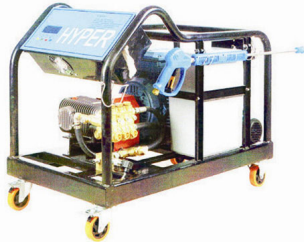

Hyper Ultra Pressure HP32/25C

It does the job, whenever high-pressure cleaners no longer sufficed. Pressure : 250 bar Waterflow : 1,920 Lt / Hour Motor : 1,450 RPM Power : 15,000 Watt (3-Phase)

Rating: Not Rated Yet
Price